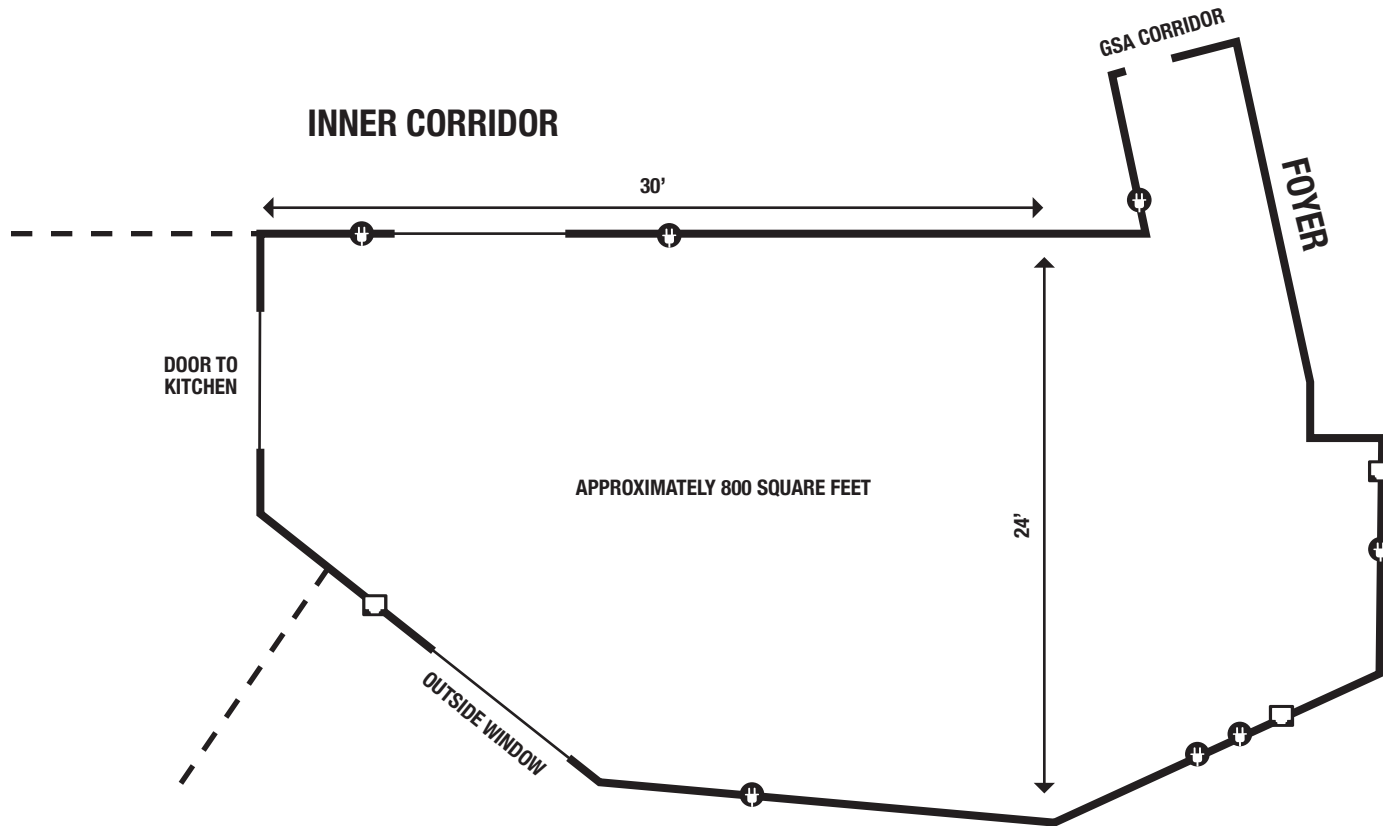

CONFERENCE ROOM

801-399-8798 • goldenspikeeventcenter.com

MAP LEGEND

-  Phone Jack
-  Electrical Outlet