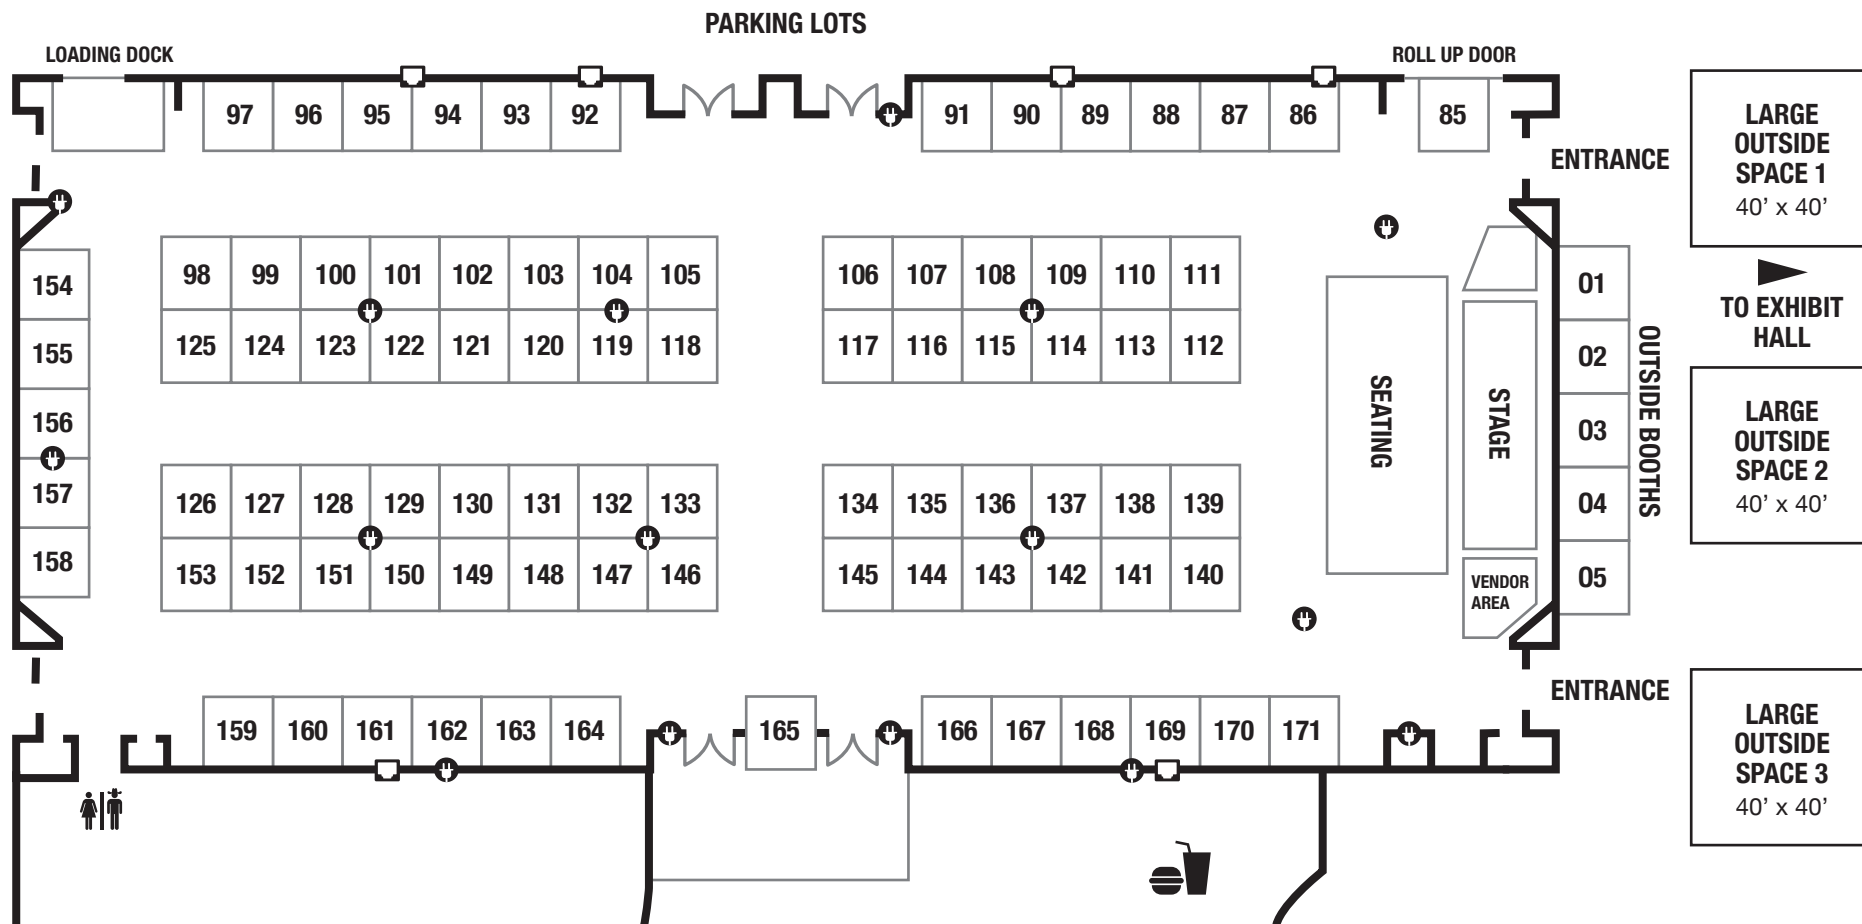

RECREATION HALL

goldenspikeeventcenter.com
801-399-8798

MAP LEGEND

- Restrooms
- Concessions
- Electrical Outlet
- Phone Jack

FEATURES

- 100' x 200' (20,000 sq ft)
- Synthetic sports floor
- Climate controlled
- 2 regulation basketball courts
- 3 regulation volleyball courts
- Showers
- Exterior covered stage
- Roll-up door 14' x 16'